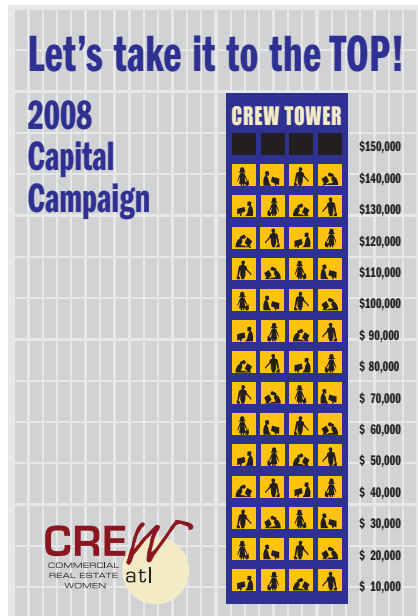

As you recall, CREW's annual Compassion in Action Event has been replaced with a more full-time philanthropic model. The new model empowers women on a personal level to give of their time, treasures and/or talents to benefit the CREW organization and several local women's organizations.

The treasure category involves raising money to light up the floors of our "CREW Tower" introduced in January. Five months into the campaign, we are still going strong! Many thanks to the 75 CREW members who have donated! To-date we have received member pledges totaling $36,400 out of our goal of $50,000. Once we raise an additional $13,600, we will have reached the top of CREW Tower with all floors lit up! We are almost there, but we can't do this without your help. If you have not already donated, please consider a tax deductible donation to a very worthy cause. To do so, please contact Leslie Burke (leslieatlanta@gmail.com) or Karrie Westphal (execdirector@crewatlanta.com).

December for an event sponsor; this opportunity is also available for $2,500. If your company has an interest in being one of these sponsors, please contact Karrie Westphal (execdirector@crewatlanta.com).

Also, don't forget that many companies offer matching gift programs...does yours?? Check into it. It's a great way to increase your support of CREW! If you have any questions on how this works, contact Campaign Chair Leslie Burke at 770-395-6588.

In addition, there are several CREW events up that offer corporate sponsorship opportunities and lots of good press. These include the LEED certification class to be held July 15th, the Behind the Scenes event at the Georgia Aquarium in May and the Upscale Shopping Wars in November. Each of these events is looking for two Sponsors at the $2,500 level. Lastly, CREW has one remaining luncheon slot in

All CREW sponsors and members who have donated to CREW in 2008 will be invited to an appreciation event this fall. Details are being worked out regarding the venue and particulars, but we will keep you posted as the plans are firmed up. Needless to say this will be a "must-attend" event and a fantastic way for all that contributed to celebrate our Capital Campaign success!

CREW Atlanta Thanks Our 2008 Sponsors:

SUSTAINING:

The Coca-Cola Company
Leapley Construction Group of Atlanta LLC
LCG Real Estate Services Corp
Powell Goldstein LLP
Hartman, Simons, Spielman & Wood LLP

BENEFACTOR:

Dekalb Office Environments

PATRON:

Friese Legal, LLC
PM Realty Group
The Home Depot

First Behind the Scenes of the Year

CLICK HERE TO REGISTER

Members Only Event, Wednesday, May 28th

"Two Years Later: The Georgia Aquarium's Economic Impact"

Location: Georgia Aquarium, 3:00 p.m., Arctic Room, Georgia Aquarium, $45

Monthly Luncheon Thursday, June 5, 2008

CLICK HERE TO REGISTER

CREW Atlanta Annual Awards & Keynote Speaker

Becky Blalock with Southern Company.

Cobb Energy Performing Arts Center

CREW Job Bank

Post your open positions or find your next employee

CREW Reminder

If you change jobs, change names, or change any of your contact information, don't forget to send a quick email to our Executive Director Karrie Westphal at execdirector@crewatlanta.org

Thanks to the following members for their personal pledges to support the Capital Campaign

Cynthia Alexander
Rhonda Anderson
Stephanie Belcher
Carol Bell
Susan Berman
Mary Ellen
Bockstahler
Marsha Bomar
Laura Boone
Jodi Borges
Ann Broadway

Leslie Burke
Martha Byrd
Becky Carr
Susana Chavez
Ruth Coan
Sherry Collins
Carla Cooper
Tonya Creekmore
Heather Davis
Karen Dick
Lee Eastwood

Susan Edlein
Sally Elliott
Ryan Engel
Mary Jim Evans
Karen Everett
Carla Ferguson
Donna Foland
Laurie Ford
Stephanie Friese
Charlene Gates
Deborah Goodman

Ginger Griffith
Melissa Hall
Patricia Harris
Tamara Jenkins
Amy Johnson
Bruce Kellogg
Lori Kilberg
Lindsay Levin
Leslie Linton
Scott Loughrey
Kathy Marko

Tina McCall
Morgan McDowell
Candy McIntyre
Denise Meng
Naida Mirza
Lynn Moorman
Phyllis Murdock
Betsy Nurse
Faye Phillips
Heather Rich
Shirley Rich

Peggy Robinson
Stacey Robinson
Devry Ross
Gwynn Ross
Tahmida Shamsuddin
Cheryl Short
Sara Silvio
Chrissy Smith
Sara Smith
Cheryl Strickland
Jennifer Thompson

Jennifer Treter
Ray Uttenhove
Kristen Vance
Sharon Ward
Lisa Wells
Stephen Wells
Karrie Westphal
Shelli Willis
Carolyn Wilson